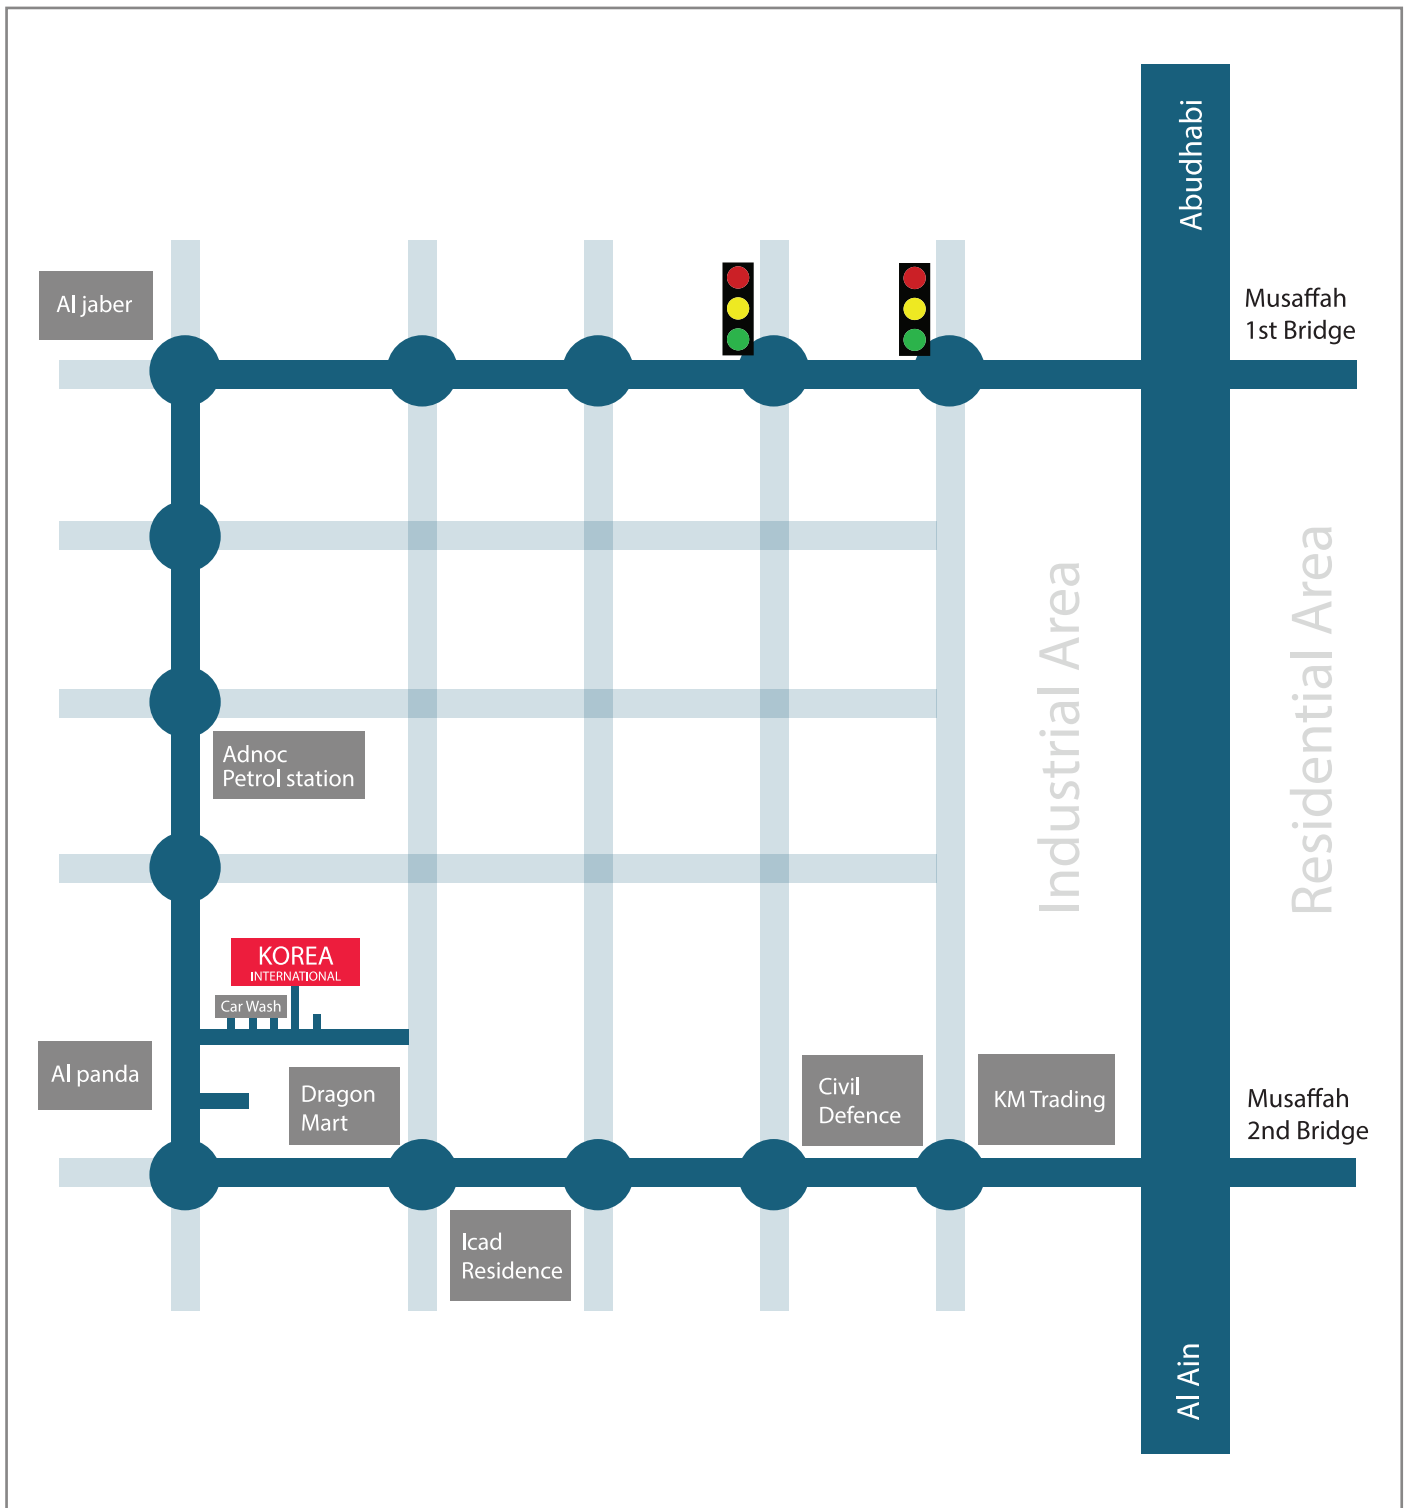

Route map

KOREA INTERNATIONAL Building Materials Trading LLC

+ 971 2 583 1648
+ 971 2 583 1645

sales@kibmt.com
www.kibmt.com

P.O 133580, Warehouse No.19
Musaffah-45, D4, ICAD
Abudhabi, UAE